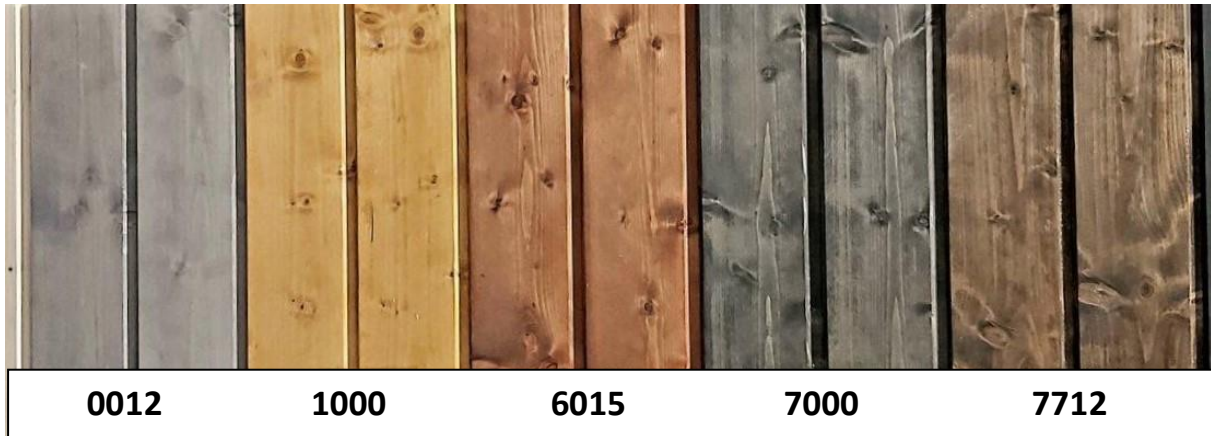

Wood colors to choose: